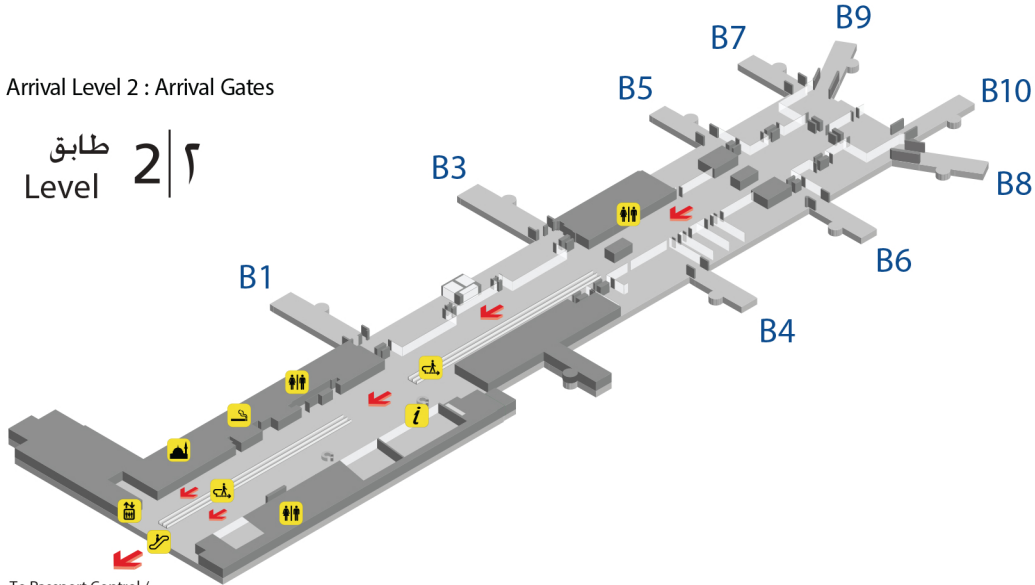

ARRIVALS

Arrival Level 2 : Arrival Gates

طابق 2 | ٢
Level

Legend:

-  Moving Walkway
-  Toilets
-  Prayer Rooms
-  Smoking Lounge
-  Information
-  Lift
-  Escalator

To Passport Control /
Baggage Reclaim
on Level G